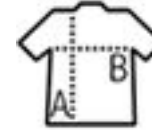

## 210D POLYESTER RUCKSACK

Quality

Style

Front reinforced corners with eyelets  
Adjustable drawstrings

Size

TUN

34,5 x 45 cm

### PACKING