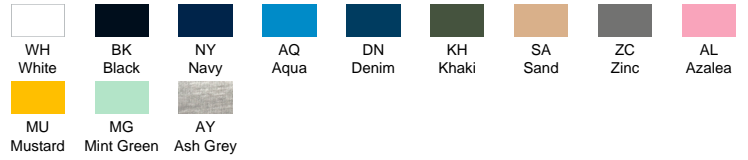

PALMA
TSULPLM

COLOURS

CHARACTERISTICS

100% cotton. Gramage: 150 gsm.

Ladies T-shirt short sleeve. Single jersey.

SIZE

EU	S	M	L	XL
Width	48.5 cm 19.1"	50.5 cm 19.9"	52.5 cm 20.7"	54.5 cm 21.5"
Length	66 cm 26"	68 cm 26.8"	70 cm 27.6"	72 cm 28.3"