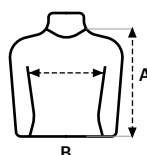

Ribbed knit round neck 1x1 with elastane to increase elasticity

Shoulder-to-shoulder reinforced neck tape to avoid deformation

Side Seams

Without cuffs

Soft Touch

Removable label

Regular fit

Previous name: PLANET

SIZES

	S	M	L	XL	2XL	3XL	4XL	5XL
A	69	71	73	75	77	79	81	83
B	46	50	54	58	62	66	70	74

Measurements in cm. Tolerance +/- 5%

202 Heather Grey 85% Cotton - 15% Viscose

Removable label

50 pieces per box

10 pieces per bag