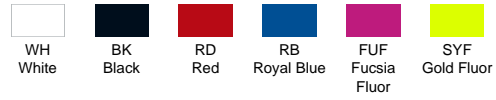

**SPORT T-SHIRT ARUBA MAN**  
SPORTARBM

**COLOURS**

**CHARACTERISTICS**

100% polyester. Weight: 130 gsm.

Sport t-shirt without sleeves. Racer back style.

**SIZE**

EU	S	M	L	XL	XXL
Width	49 cm 19.3"	51 cm 20.1"	53 cm 20.9"	55 cm 21.7"	57 cm 22.4"
Length	66 cm 26"	68 cm 26.8"	70 cm 27.6"	72 cm 28.3"	74 cm 29.1"