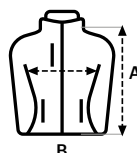

Water repellent

Soft and warm polar fleece lining

Full front inverted zipper with chin protector

3 zipped pockets

Tone-on-tone zipper with plastic tip and polyester puller

Rounded back longer than front

Hanging loop on inside collar

Slim fit

Unisex sizes: RICHMOND

Kids' sizes: RICHMOND KIDS

SIZES

	XS	S	M	L	XL	2XL	3XL
A	61	62	63	64	65	66	67
B	46	49	52	55	58	61	64

Measurements in cm. Tolerance +/- 5%

Removable label

10 pieces per box