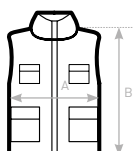

B&C TRAVELLER+ - FU 705

RAW FLEECE

OUTER WEAR /UNIT

- Tone-on-tone full zip opening with zip pull
- 2 front pockets with zips
- Open hem with longer back panel
- Binding polyester fabric at collar, armholes and bottom hem in matching colour

* COLOURS AVAILABLE IN 3XL

- 100% anti-pilling polyester fleece
- 300 g/m²
- XS - S - M - L - XL - 2XL - 3XL*
- 5 pcs/pack & 15 pcs/carton

* ONLY AVAILABLE IN BLACK, NAVY AND RED

SIZES [CM]

B&C TRAVELLER+ FU 705	XS	S	M	L	XL	2XL	3XL
A HALF CHEST	50	53	56	59	62	65	68
B BODY LENGTH	66	67,5	69	70,5	72	73,5	75