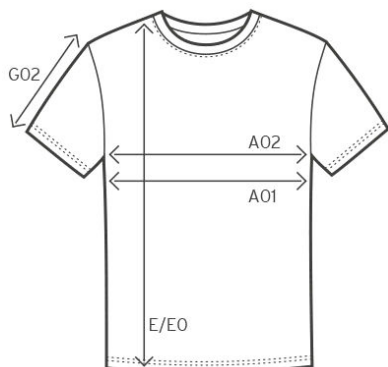

3085 / 3085F

Women's Slim Fit-T

measurement table (cm)

	XS	S	M	L	XL	XXL	XXXL
A02	37	40	43	46	49	53	58
E	60	62	64	66	68	70	72
G02	13	14	15	16	17	18	20

A02 1/2 CHEST

E BODY LENGTH

G02 SLEEVE LENGTH

colours

Women's Slim Fit-T

material

95% cotton, 5% elastane

weight

180 g/m²

sizes

XS-XXXL

care instructions

packaging units

Unit = 5 pieces.

Carton = 100 pieces.

Sizes and weights + /- 5%. Subject to amendment.

3085 / 3085F

Women's Slim Fit-T

product description

T-Shirt, single jersey, 95% cotton, 5% elastane, 180 g/m², XS-XXXL.

short description

Modern single jersey T-Shirt with elastane in small rib neckline, produced of combed cotton with elastane for better comfort. The T-Shirt has a fitted cut and is made with side seams.