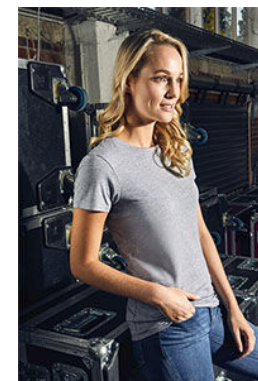

3085 / 3085F

Women's Slim Fit-T

measurement table (cm)

	XS	S	M	L	XL	XXL	XXXL
A02	37	40	43	46	49	53	58
E	60	62	64	66	68	70	72
G02	13	14	15	16	17	18	20

A02 1/2 CHEST

E BODY LENGTH

G02 SLEEVE LENGTH

colours

00/white

11-0601 TPX /TCX

9D/black

19-4205 TPX/TCX

03/sports grey

17-0000 TPX/TCX

product

3085 / 3085F

Women's Slim Fit-T

material

95% cotton, 5% elastane

weight

180 g/m²

sizes

XS-XXXL

care instructions

packaging units

Unit = 5 pieces.

Carton = 100 pieces.

Sizes and weights + /- 5%. Subject to amendment.