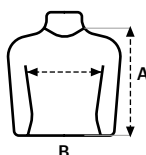

Brushed fleece, soft comfortable and warm

Non-deformable, collar, waistband and cuffs in ribbed knit fabric 2x1 with elastane

Reinforced herringbone inner neck tape

Adult sizes: AVALON

SIZES

	1/2	3/4	5/6	7/8	9/11	12/14
A	38	42	48	54	58	62
B	34	37	40	43	46	49

Measurements in cm. Tolerance +/- 5%

100 White

613 Sage

202 Heather Grey

600 Kelly Green

201 Dark Grey

602 Bottle Green

200 Black