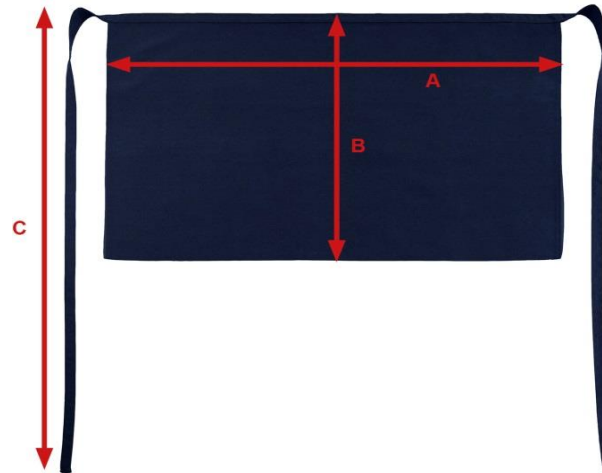

Measurement Chart

JG14 - 'Brussels' Short Bistro Apron

Position	in cm
A	78
B	52
C	100

24.02.2017

bistro
by
jassz