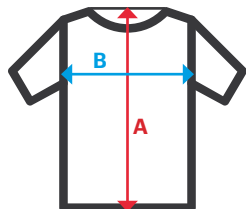

535206S

Short Sleeve Stretch Scrub Top

- V-neck
- Side slits
- Back yoke
- Double backstitching
- **Four pockets:** 1 patch pocket on chest, 2 lower patch pockets, one of them with a double inner pocket with compartments for phone and pen

Stretch. 62% polyester - 34% cotton - 4% elastane / 185 gsm

XS / S / M / L / XL / 2XL / 3XL

07 White / 42 Dark Grey / 00 Black / 61 Navy Blue / 65 Royal Blue / 05 Sky Blue / 28 Light Turquoise / 02 Green / 32 Apple Green / 47 Light Beige / 12 Red / 37 Magenta Pink / 68 Aubergine

Sizes	Centre back length	Chest 1/2
XS	68,8	47,4
S	70,7	51,4
M	72,6	55,4
L	74,5	59,4
XL	76,4	63,4
2XL	78,3	67,4
3XL	80,2	71,4

Dimensions in cm.

- **A:** Centre back length
- **B:** Chest 1/2