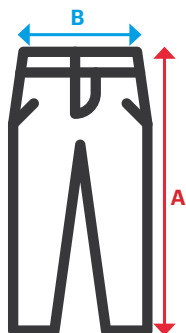

## Stretch Scrub Trousers

- Elastic waistband
- Ajustable waist tie
- Double backstitching
- **Three pockets:** 2 French pockets with sewn bottom, 1 right leg double pocket with three compartments

**Stretch.** 62% polyester - 34% cotton - 4% elastane / 185 gsm

**XS / S / M / L / XL / 2XL / 3XL**

07 White / 42 Dark Grey / 00 Black / 61 Navy Blue / 65 Royal Blue / 05 Sky Blue / 28 Light Turquoise / 02 Green / 32 Apple Green / 47 Light Beige / 12 Red / 37 Magenta Pink / 68 Aubergine

Sizes	Total length	Waist stretched 1/2
XS	103	43,2
S	104	47,2
M	105	51,2
L	106	55,2
XL	107	59,2
2XL	108	63,3
3XL	109	67,3

Dimensions in cm.

- **A:** Total length
- **B:** Waist stretched 1/2