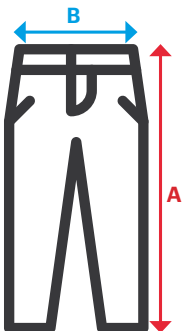

## Scrub Trousers

- Front zip with button
- Elastic waistband
- Double safety seam
- **One pocket:** 1 back patch pocket

**Twill.** 65% polyester - 35% cotton / 190 gsm

**XS / S / M / L / XL / 2XL / 3XL**

07 05 02

07 White / 05 Sky Blue / 02 Green

Sizes	Total length	Waist stretched 1/2
XS	103	44,5
S	104	48,5
M	105	52,5
L	106	56,5
XL	107	60,5
2XL	108	64,5
3XL	109	68,5

Dimensions in cm.

- **A:** Total length
- **B:** Waist stretched 1/2