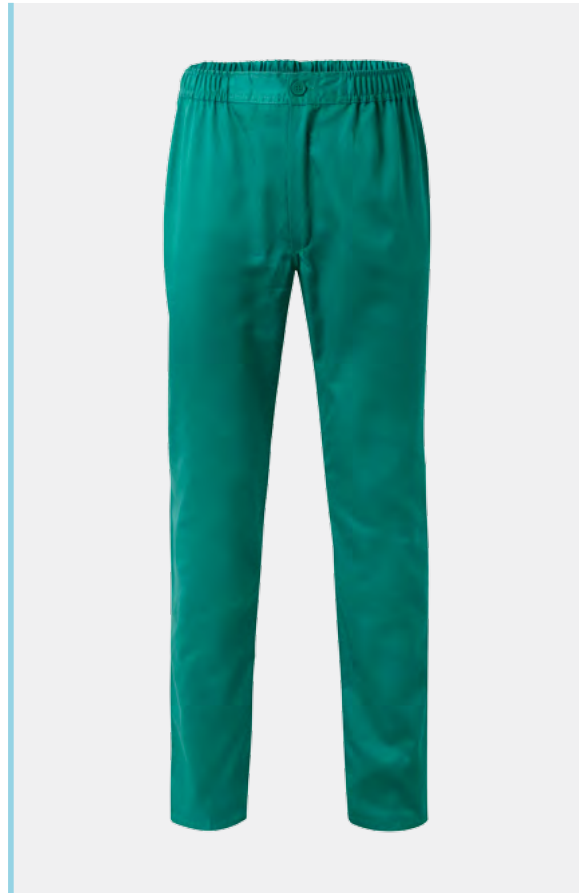

## Scrub Trousers

- Front zip with button
- Elastic waistband
- Double safety seam
- **One pocket:** 1 back patch pocket

**Twill.** 65% polyester - 35% cotton / 190 gsm

**XS / S / M / L / XL / 2XL / 3XL**

07 05 02

07 White / 05 Sky Blue / 02 Green

Sizes	Total length	Waist stretched 1/2
XS	103	44,5
S	104	48,5
M	105	52,5
L	106	56,5
XL	107	60,5
2XL	108	64,5
3XL	109	68,5

Dimensions in cm.

- **A:** Total length
- **B:** Waist stretched 1/2