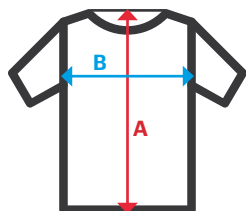

201501

Polar Fleece

- Microfiber fabric
- Front zip
- Inner upturned cover flap with zip cover
- **Two pockets:** 2 lower welt pockets with zips

Fleece microfiber. 100% polyester / 220 gsm

XS / S / M / L / XL / 2XL / 3XL

07 White / 08 Grey / 00 Black / 61 Navy Blue / 03 Hunter's Green / 12 Red

Sizes	Centre back length	Chest 1/2
XS	70	47
S	71	51
M	72	55
L	73	59
XL	74	63
2XL	75	67
3XL	76	71

Dimensions in cm.

- **A:** Centre back length
- **B:** Chest 1/2