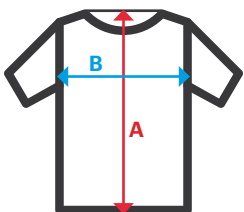

183

Two-Tone High Visibility Polar Fleece Jacket

- Front zip
- Reflective tape on torso and sleeves
- Elastic cuffs
- Adjustable with stopper
- **Three pockets:** 3 welt pockets with zip

Polar Fleece. 100% polyester / 280 gsm

XS / S / M / L / XL / 2XL / 3XL / 4XL / 5XL

08 Grey + 20 Neon Yellow / 00 Black + 20 Neon Yellow / 01 Dark Blue + 20 Neon Yellow / 09 Deep Ultramarine + 20 Neon Yellow / 02 Green + 20 Neon Yellow / 29 Grass Green + 20 Neon Yellow / 03 Hunter's Green + 20 Neon Yellow / 12 Red + 20 Neon Yellow / 18 Maroon + 20 Neon Yellow / 08 Grey + 19 Neon Orange / 01 Dark Blue + 19 Neon Orange

Sizes	Centre back length	Chest 1/2
XS	68,4	48
S	70	52
M	71,5	56
L	73,1	60
XL	74,6	64
2XL	76,2	68
3XL	77,7	72
4XL	79,3	76
5XL	80,8	80

Dimensions in cm.

- **A:** Centre back length
- **B:** Chest 1/2