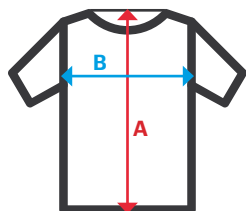

174

High Visibility Long Sleeve Polo Shirt

- Button closure at the front
- Reflective tape on torso and sleeves
- Ribbed collar and cuffs
- **One pocket:** 1 patch pocket on chest

Bird-Eye. 100% polyester / 160 gsm

S / M / L / XL / 2XL / 3XL / 4XL / 5XL

20 19

20 Neon Yellow / 19 Neon Orange

Sizes	Centre back length	Chest 1/2
S	70,1	48
M	72	52
L	73,9	56
XL	75,8	60
2XL	77,7	64
3XL	79,6	68
4XL	81,5	72
5XL	83,4	76

Dimensions in cm.

- **A:** Centre back length
- **B:** Chest 1/2