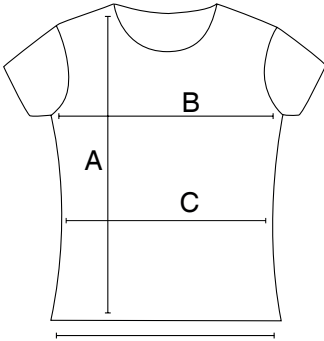

nakedshirt®

Anthony 121.85

		S	M	L	XL	2XL
A	total length	67	69	72	74	77
B	1/2 chest width	46	49	50	53	55
C	1/2 waist width	43	45	48	50	53
D	1/2 bottom width	46	48	50	53	56

measurements in cm

Errors and mistakes are possible.
Generally normal tolerances are acceptable.
Juni 2017