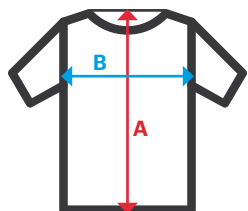

105701

Sweatshirt

- Round neck
- Ribbed neck, cuffs and waistband

Fleece. 65% polyester - 35% cotton / 260 gsm

XS / S / M / L / XL / 2XL / 3XL

07 White / 48 Heather Dark Grey / 00 Black / 61 Navy Blue / 09 Deep Ultramarine / 04 Forest Green / 03 Hunter's Green / 16 Orange / 12 Red / 18 Maroon

Sizes	Centre back length	Chest 1/2
XS	58,4	48
S	59,8	52
M	61,2	56
L	62,6	60
XL	64,4	64
2XL	66,2	68
3XL	68	72

Dimensions in cm.

- **A:** Centre back length
- **B:** Chest 1/2