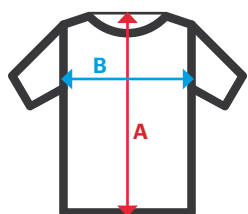

105507

Heather Technical T-Shirt

- Round neck
- With neck tape

Plain knit. 100% polyester / 135 gsm

XS / S / M / L / XL / 2XL / 3XL

78 Heather Dark Grey / 76 Heather Red / 79 Heather Deep Ultramarine

Sizes	Centre back length	Chest 1/2
XS	65,8	44
S	68,3	48
M	70,8	52
L	73,4	56
XL	75,9	60
2XL	78,5	64
3XL	81	68

Dimensions in cm.

- **A:** Centre back length
- **B:** Chest 1/2