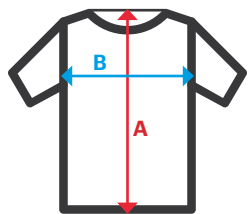

## Two-Tone Short Sleeve Polo Shirt with Piping

- Button closure at front
- Ribbed cuffs and collar
- Contrasting colour on neck tape, piping and inner placket

**Piqué.** 60% cotton - 40% polyester / 180 gsm

**XS / S / M / L / XL / 2XL / 3XL**

08 Grey + 20 Neon Yellow / 00 Black + 20 Neon Yellow / 61 Navy Blue + 20 Neon Yellow / 08 Grey + 19 Neon Orange / 00 Black + 19 Neon Orange / 61 Navy Blue + 19 Neon Orange

FluorMatch®

Sizes	Centre back length	Chest 1/2
XS	67	44,5
S	69	48,5
M	71	52,5
L	73	56,5
XL	75	60,5
2XL	77	64,5
3XL	79	68,5

Dimensions in cm.

- **A:** Centre back length
- **B:** Chest 1/2