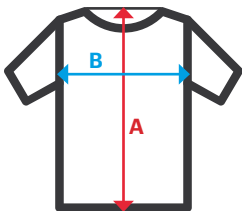

105504

Two-Tone Short Sleeve Polo Shirt

- Button closure at front
- Ribbed cuffs and collar
- Contrasting colour on sides, inside placket and neck tape

Piqué. 60% cotton - 40% polyester / 180 gsm

XS / S / M / L / XL / 2XL / 3XL

08 Grey + 05 Sky Blue / 00 Black + 05 Sky Blue / 61 Navy Blue + 05 Sky Blue /
 08 Grey + 25 Lime Green / 00 Black + 25 Lime Green / 61 Navy Blue + 25 Lime Green /
 08 Grey + 16 Orange / 00 Black + 16 Orange / 61 Navy Blue + 16 Orange / 08 Grey + 12 Red /
 00 Black + 12 Red / 61 Navy Blue + 12 Red

TotalMatch®

Sizes	Centre back length	Chest 1/2
XS	67	44,5
S	69	48,5
M	71	52,5
L	73	56,5
XL	75	60,5
2XL	77	64,5
3XL	79	68,5

Dimensions in cm.

- **A:** Centre back length
- **B:** Chest 1/2